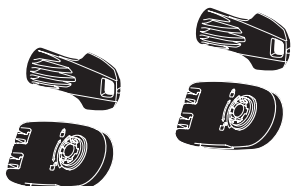

Thule Wheel Strap Locks

986

Thule Road Bike Adapter

9772