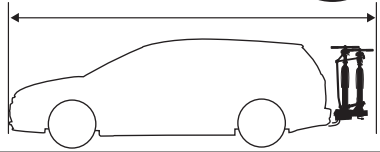

### CITY CRASH

Complies with ISO norm

**i**

22-80 mm

Your Key-Number

D.1

Aluminium  
or GGG40

min 40 mm