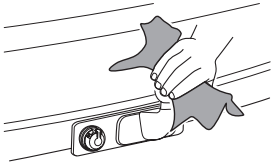

### CITY CRASH

Complies with ISO norm

**i**

22-80 mm

Your Key-Number

D.1

Aluminium  
or GGG40

min 40 mm