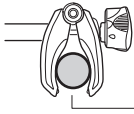

i

22-80 mm

Your Key-Number

D.1

Aluminium
or GGG40

min 40 mm

ok

min 25 mm

min 73 mm

Not ok

< 73 mm