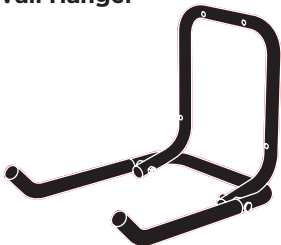

Thule Wall Hanger

9771

Thule One-Key System